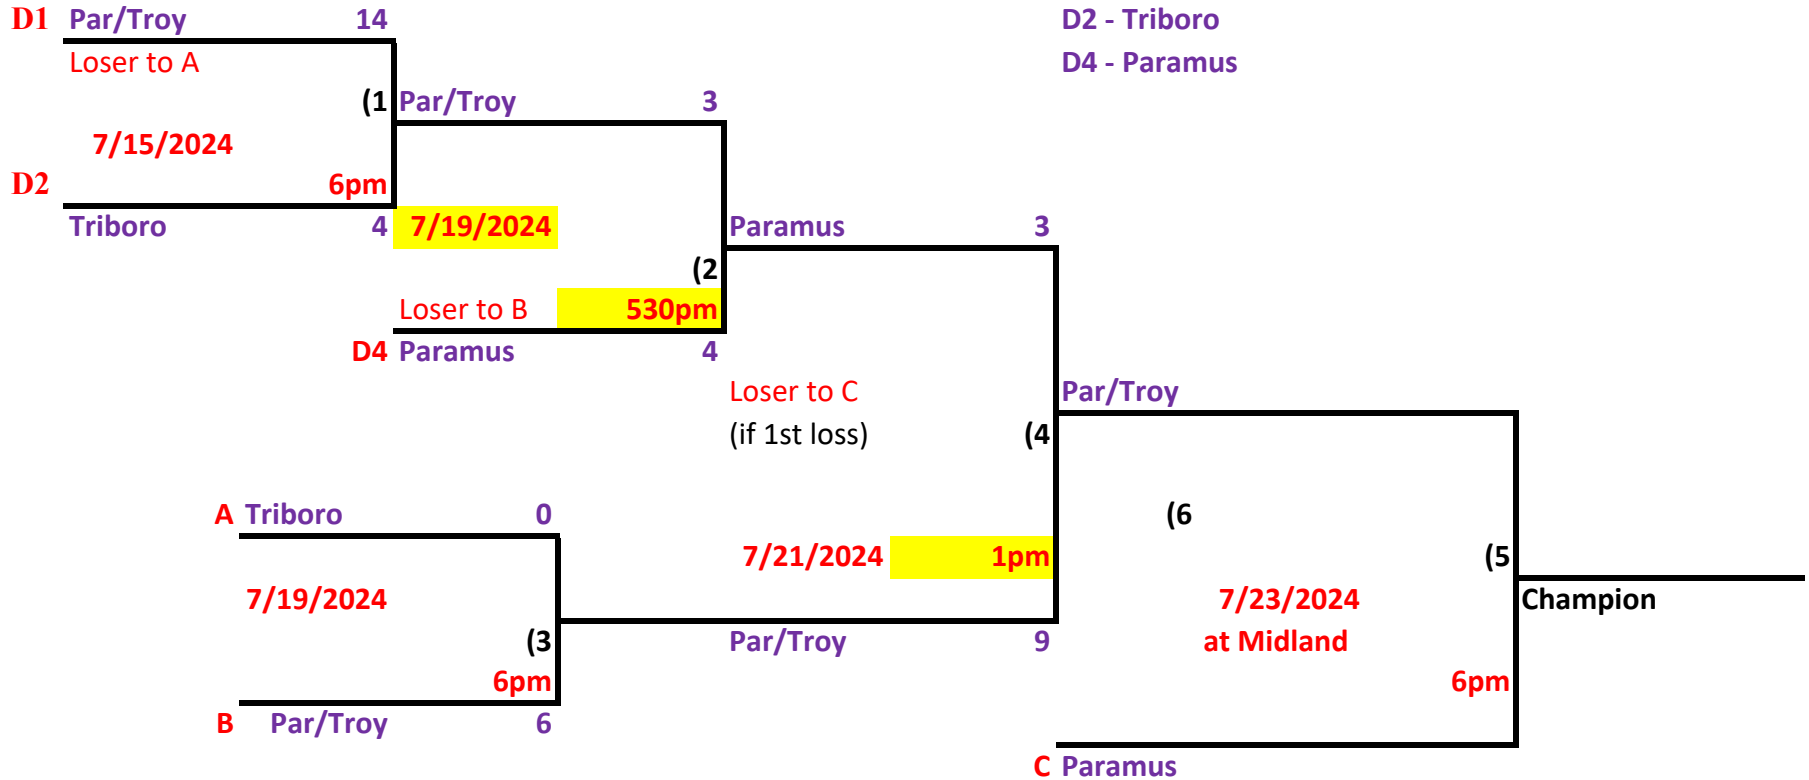

All games in Paramus, New Jersey
 Midland Field - Paramus LL
 241 West Midland Avenue, Paramus, NJ 07652

NJ SECTION 1 2024
 8's 3 TEAM
 CESARE PAPETTI D.A.
www.njd4ll.com

D1 - Par/Troy
 D2 - Triboro
 D4 - Paramus

Games 2 & 3 Will be played at Cliff Genarelli Sports Complex
 Field is located behind the Garden State Paza Mall

Game 2 suspended in 7th inning due to lightning will be completed on July 19th at 530pm